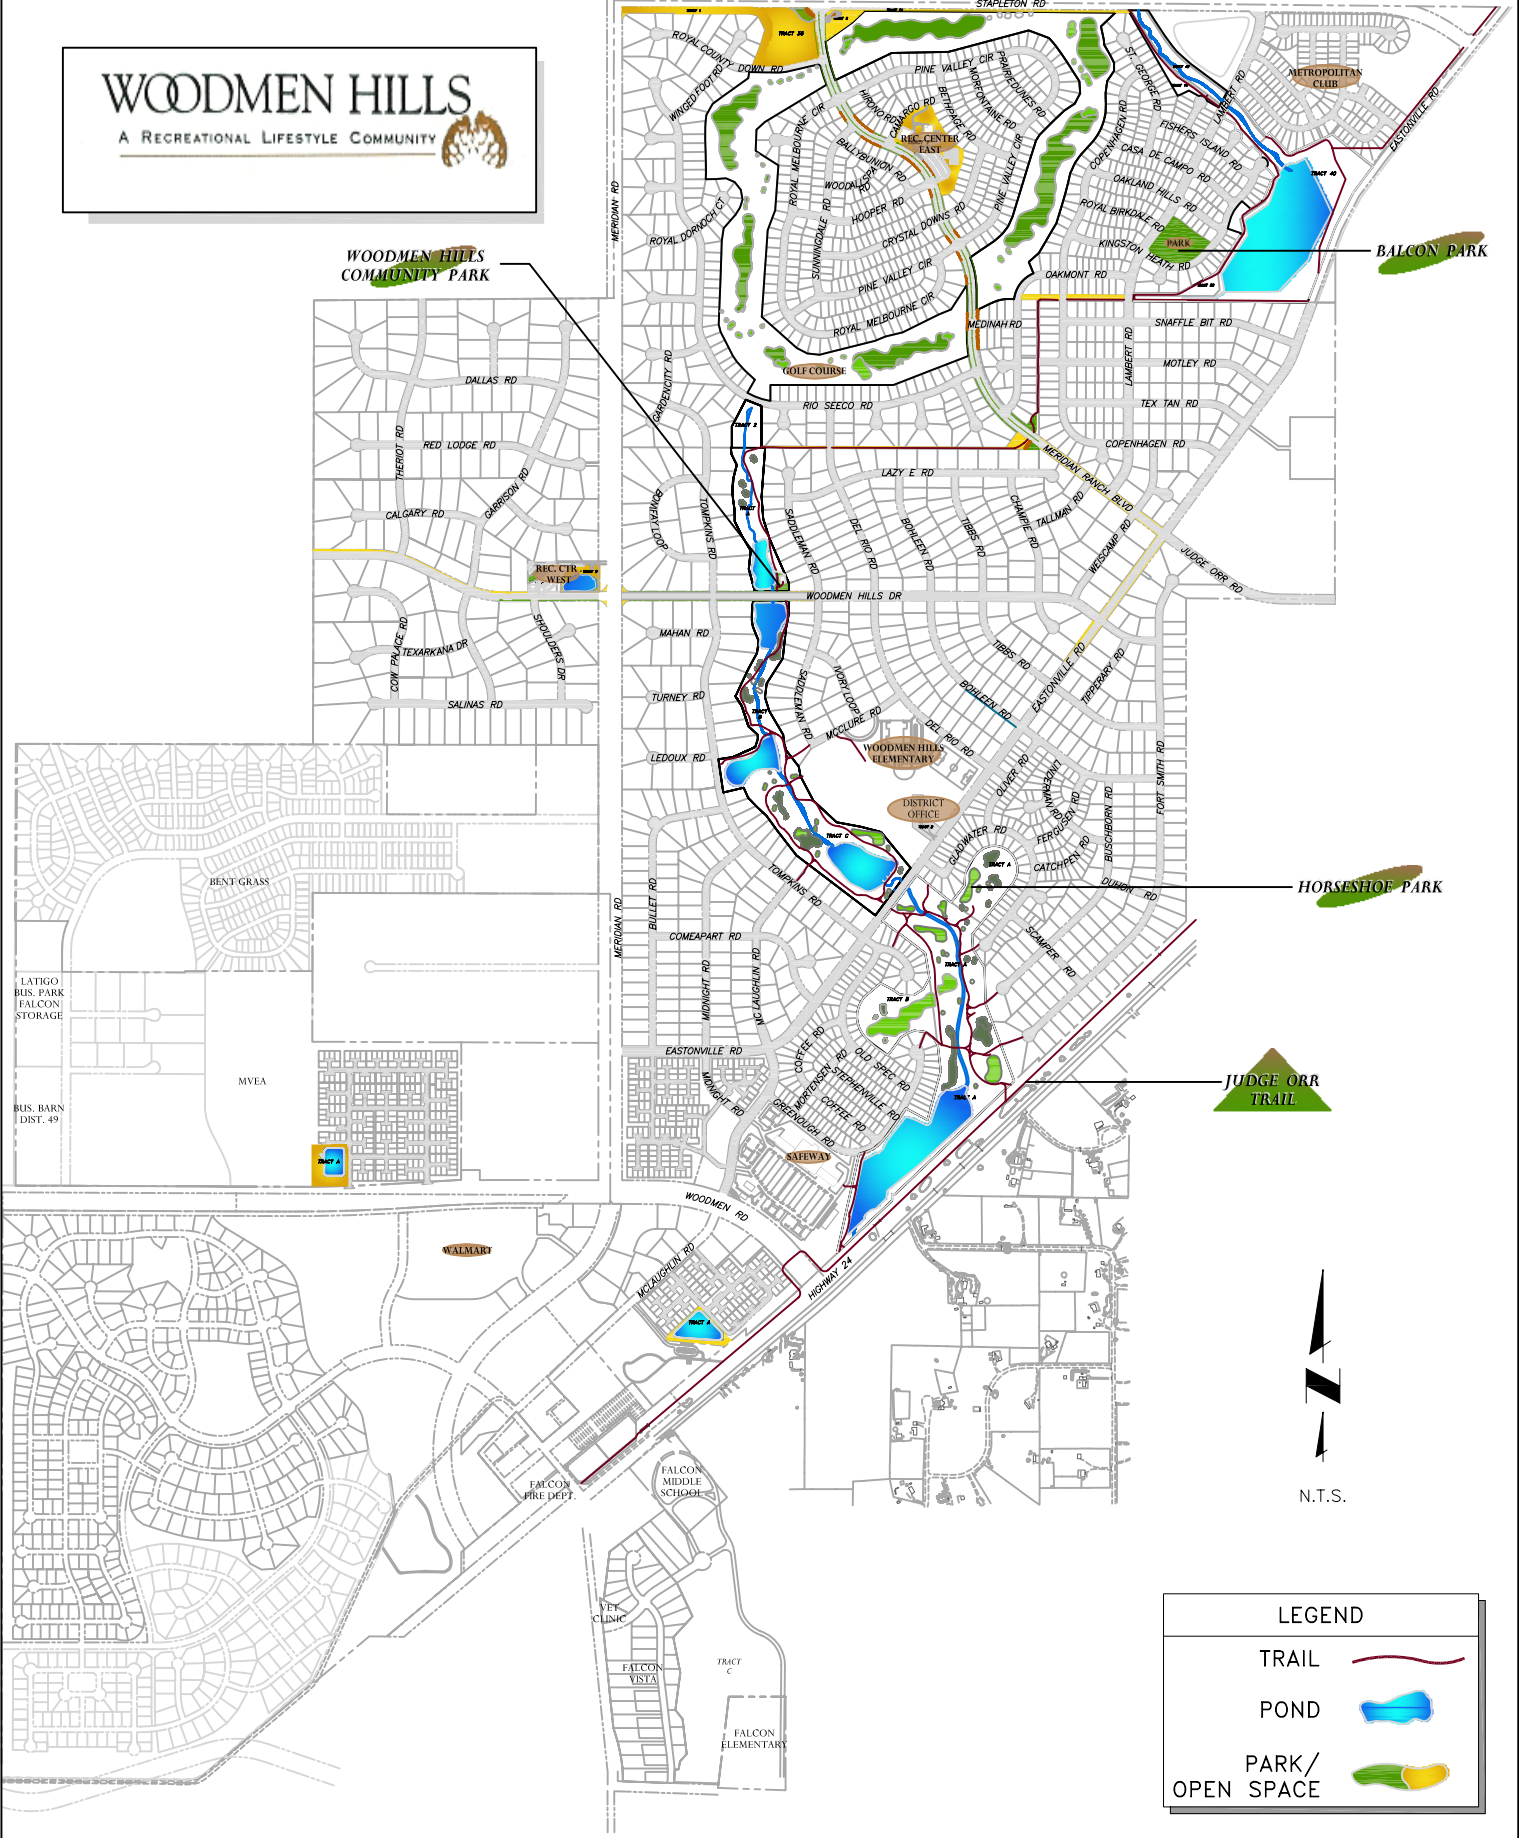

AREA TRAILS MAP

WOODMEN HILLS
COMMUNITY PARK

BALCON PARK

HORSESHOE PARK

JUDGE ORR
TRAIL

LEGEND	
TRAIL	
POND	
PARK/ OPEN SPACE	

BENT GRASS

LATIGO BUS PARK
FALCON STORAGE